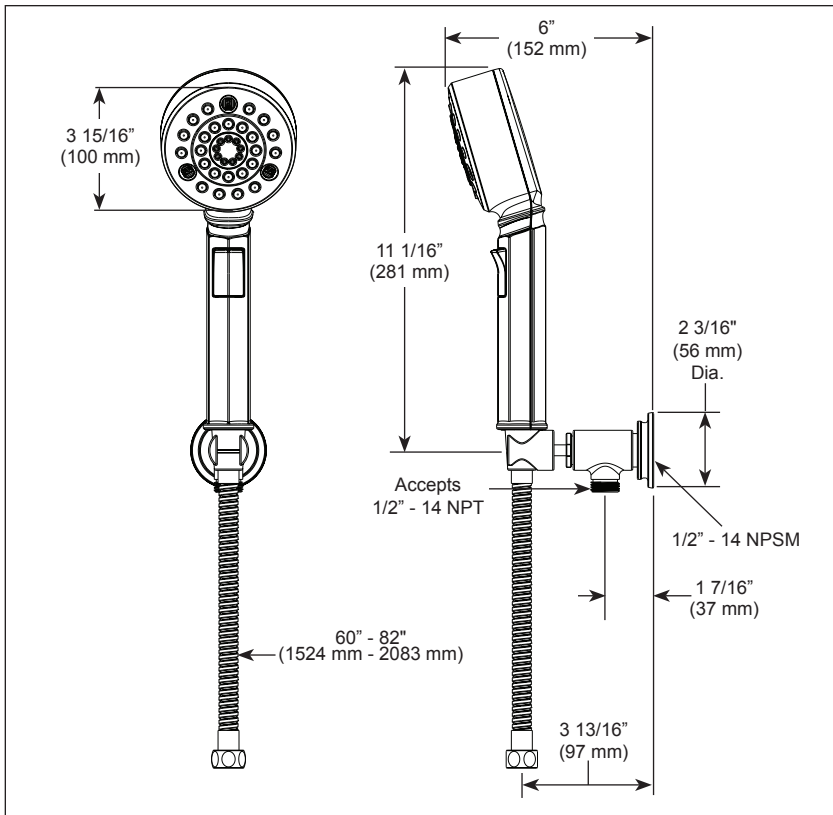

BRIZO®

ON-WALL HAND SHOWER

- Invari® Bath Collection
- 4-Function Hand Shower

FEATURES:

- Touch-Clean® Spray Holes
- H₂Okinetic® Technology

STANDARD SPECIFICATIONS:

- Max. flow rate 1.75 gpm @ 80 psi, 6.6 L/min @ 550 kPa
- Wall mount bracket includes integrated elbow for hose connection
- Certified dual check valves for backflow prevention
- 60-82" (1524 mm-2083 mm) stretchable finished metal hose
- Integrated elbow has standard 1/2"-14 NPT supply fitting
- 4 Spray Setting: H₂Okinetic® Rinsing Spray, Full Spray, Massage Spray and Pause. Pause is a non-positive shut-off.

COMPLIES WITH:

- ASME A112.18.1 / CSA B125.1 ♦
- EPA WaterSense®
- ♿ ICC/ANSI A117.1
- ♦ Your Brizo hand shower incorporates a backflow protection system that has been tested to be in compliance with ASME A112.18.3 and ASME A112.18.1/CSA B125.1. It incorporates two certified check valves in series, which operate independently and are integral, non-serviceable parts of the wand assembly.

- Collection Invari^{MD} pour salle de bain
- Douchette à 4 fonctions

CARACTÉRISTIQUES :

- Orifices de pulvérisation Touch-Clean^{MD}
- Technologie H₂Okinetic^{MD}

SPÉCIFICATIONS STANDARDS :

- Débit maximal : 1,75 gal/min à 80 psi, 6,6 L/min à 550 kPa
- Le support mural comprend un coude intégré pour le raccordement du boyau
- Clapets anti-retour doubles certifiés pour la prévention des refoulements
- Boyau à extensible en métal fini de 60 à 82 po (1524 mm à 2083 mm)
- Le coude intégré possède un raccord d'alimentation standard de 1/2 po (13 mm) -14 NPT
- 4 réglages de jet : Jet de rinçage H₂Okinetic^{MD}, jet complet, jet de massage et pause. Pause est un arrêt non positif.